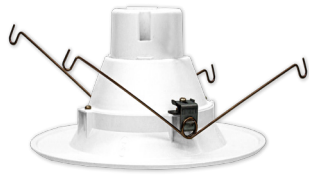

Other Views:

Side View