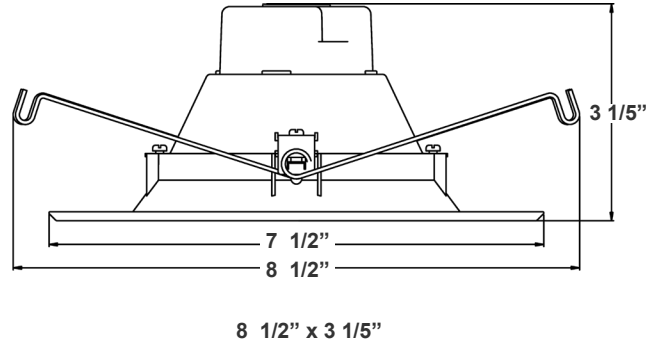

## Features

- 6" Baffle Recessed Trim
- Multi CCT (Selectable Switch on the Back of the driver )
- JA8-E-2019 & Title 24 Compliant (approved by the state of California and registered with the California Energy Commissions (CEC)
- 5-Year Warranty
- Composite Polycarbonate